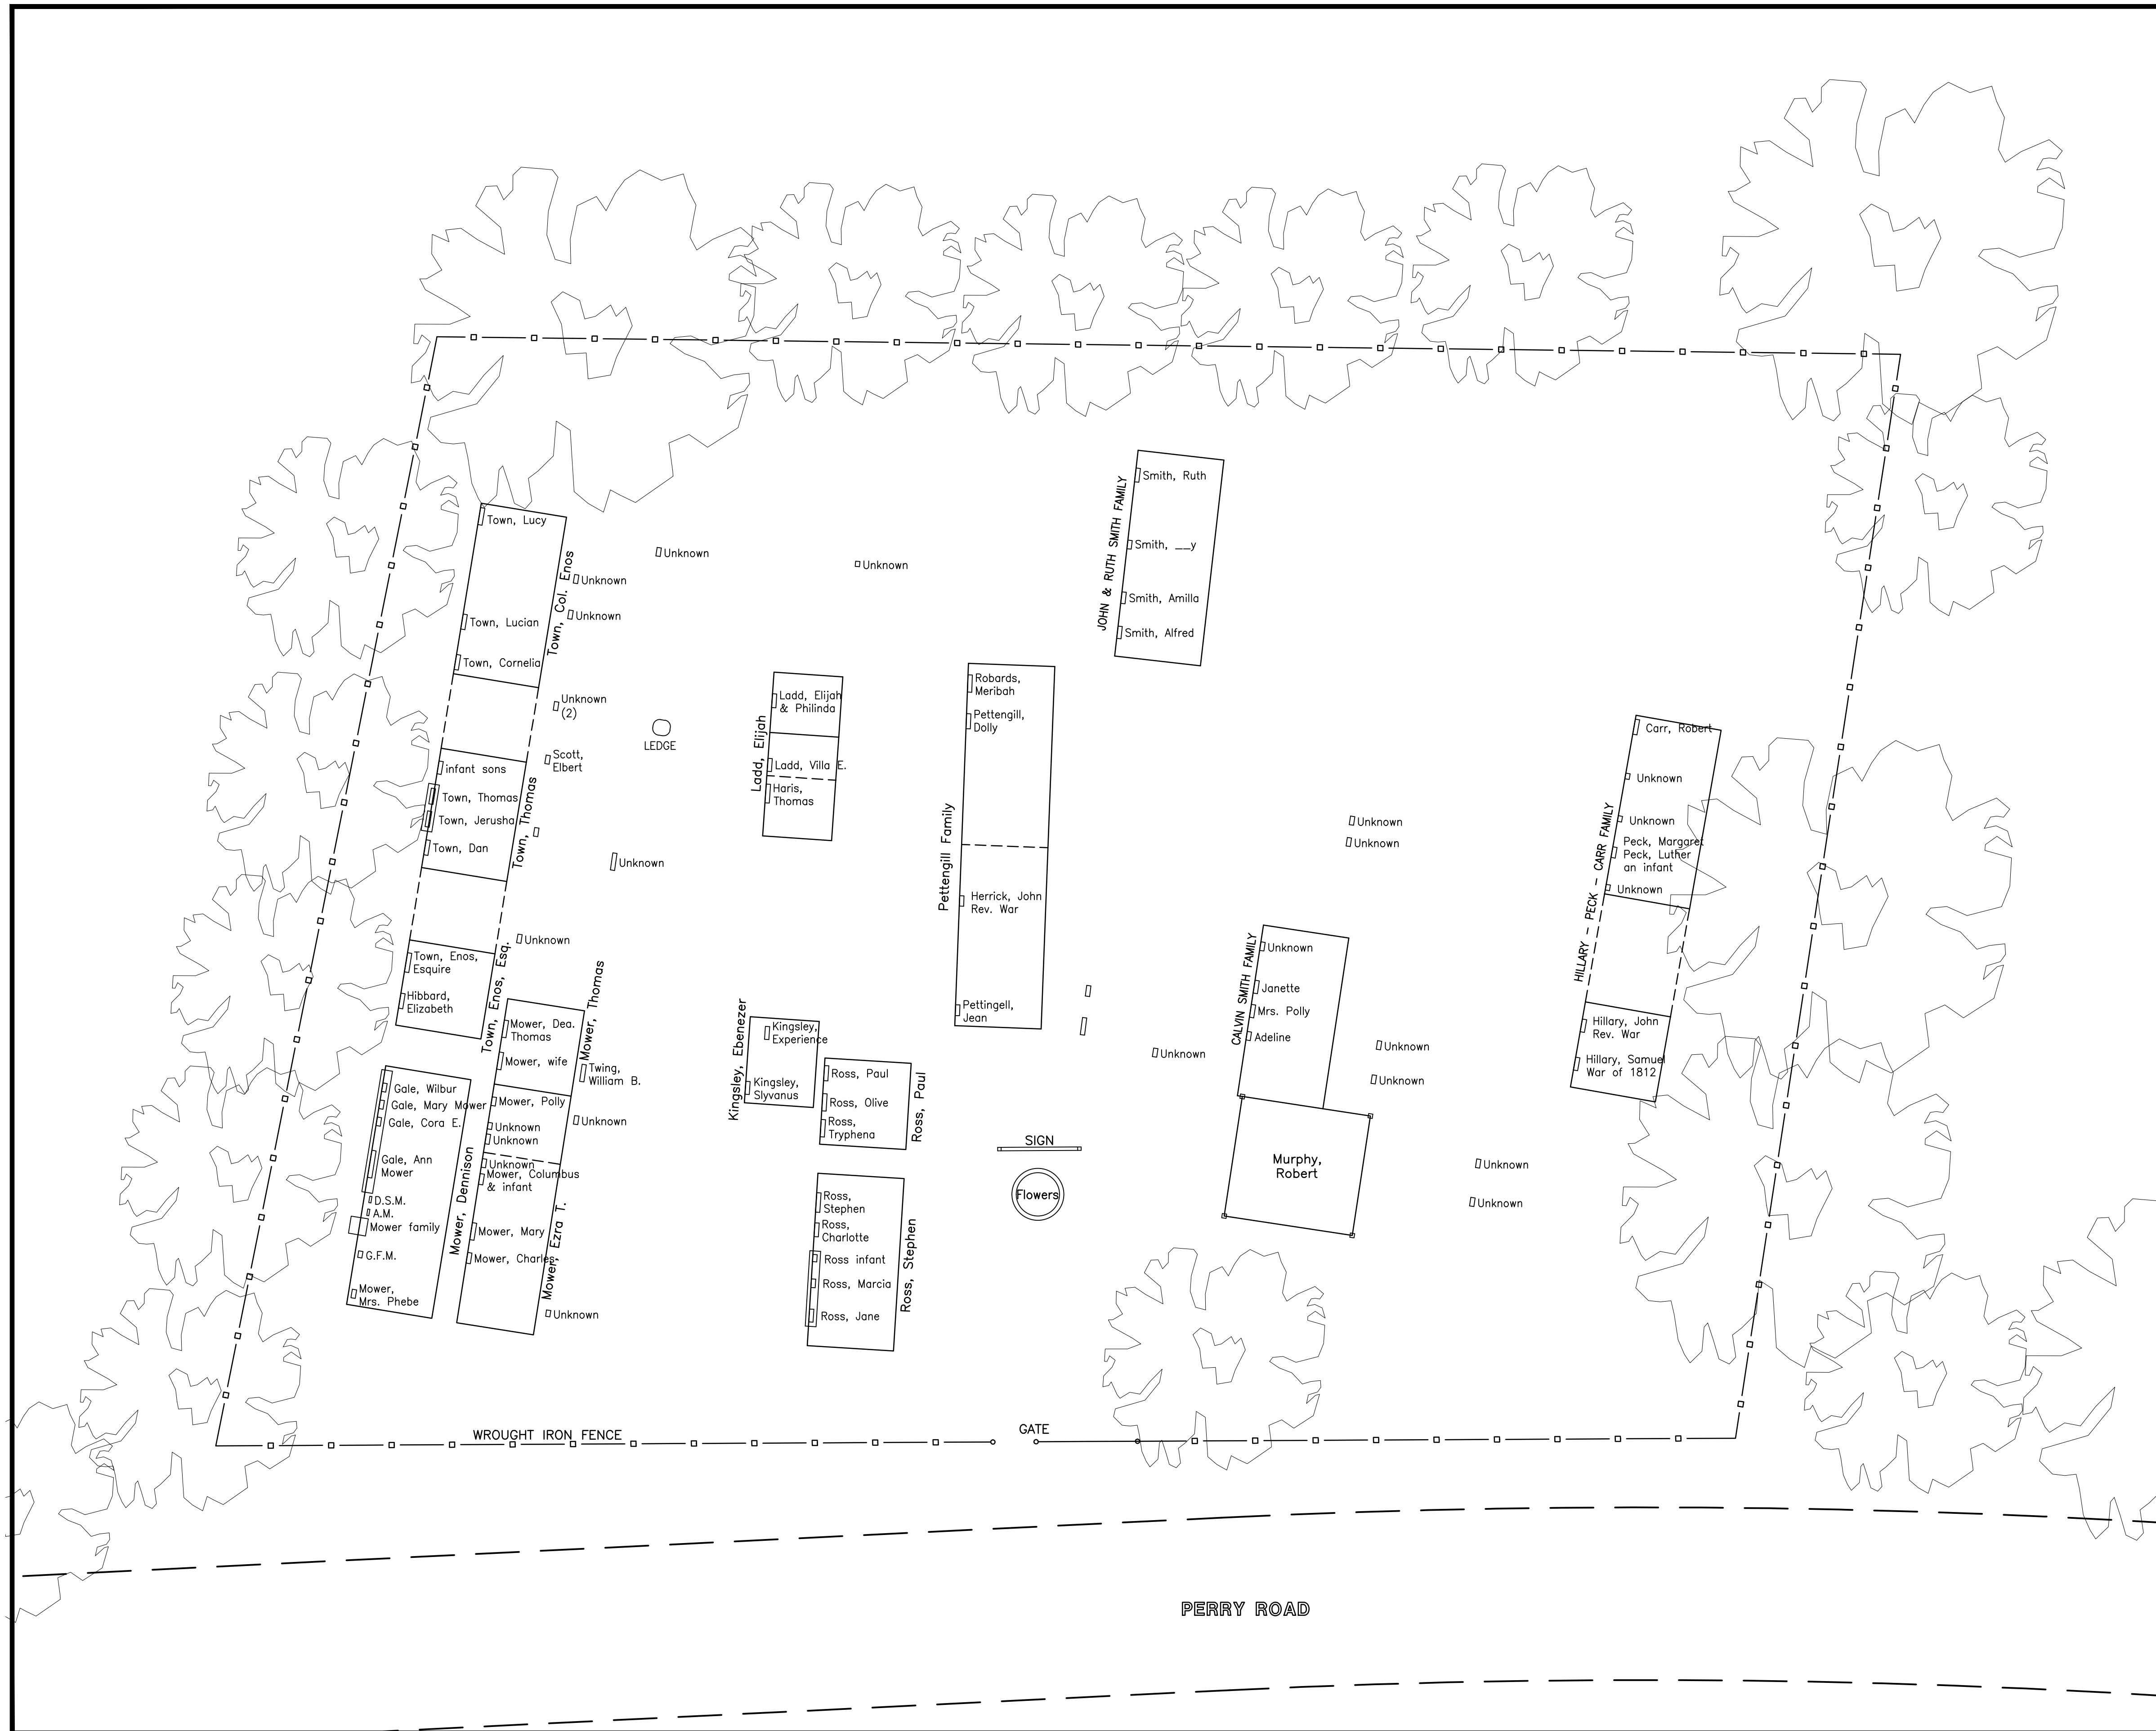

LOT NOTES:

1. NO RECORDS COULD BE FOUND TO DOCUMENT OWNERSHIP OR FAMILIES BURIED AT WEST HILL CEMETERY. THE SCHEMATIC DEPICTION OF ANY LOT OR THE ADDITION OF ANY NAME DOES NOT AUTHENTICATE ANY CLAIMS OF OWNERSHIP.
2. ONLY ONE LOT, MARKED AS MURPHY, ROBERT, HAS BEEN MARKED OUT WITH CORNER POSTS. NO OTHER MARKERS OR STONES ARE IN THIS LOT. THE CEMETERY COMMISSION AMENDED THE BARRE TOWN CEMETERY REGULATIONS IN 2013 TO PROHIBIT ANY FURTHER BURIALS AT THE WEST HILL CEMETERY OTHER THAN BY THOSE WITH PROPER LEGAL DOCUMENTATION OF LOT OWNERSHIP.
3. AN ATTEMPT HAS BEEN MADE TO TRANSCRIBE THE MONUMENTS THAT STILL EXIST. SEVERAL HAVE BECOME VERY DIFFICULT TO READ, SOME NO LONGER SHOW ANY TEXT AT ALL.
4. THE LAYOUT OF THE CEMETERY IS A SCHEMATIC INTERPRETATION OF THE SITE. THE SCHEMATIC HAS BEEN PREPARED BY COLLECTING MEASUREMENTS IN THE FIELD AND ARRANGING THE EXISTING STONES ON PAPER IN RELATION TO THE CEMETERY BOUNDARY LINES.
5. THE CEMETERY BOUNDARY HAS BEEN MARKED WITH A WIRE FENCE ON THREE SIDES, THE WIRE HUNG ON GRANITE FENCE POSTS, AND A WROUGHT IRON FENCE ON THE PERRY ROAD SIDE.
6. FOR FURTHER INFORMATION ON SOME OF THE FAMILIES BURIED WITHIN THE CEMETERY, SEE OTHER FILES LISTED ON THE TOWN OF BARRE WEBSITE.

WEST HILL CEMETERY
 PERRY ROAD
 BARRE TOWN, VERMONT
 Layout Schematic
 Cemetery Year 2013