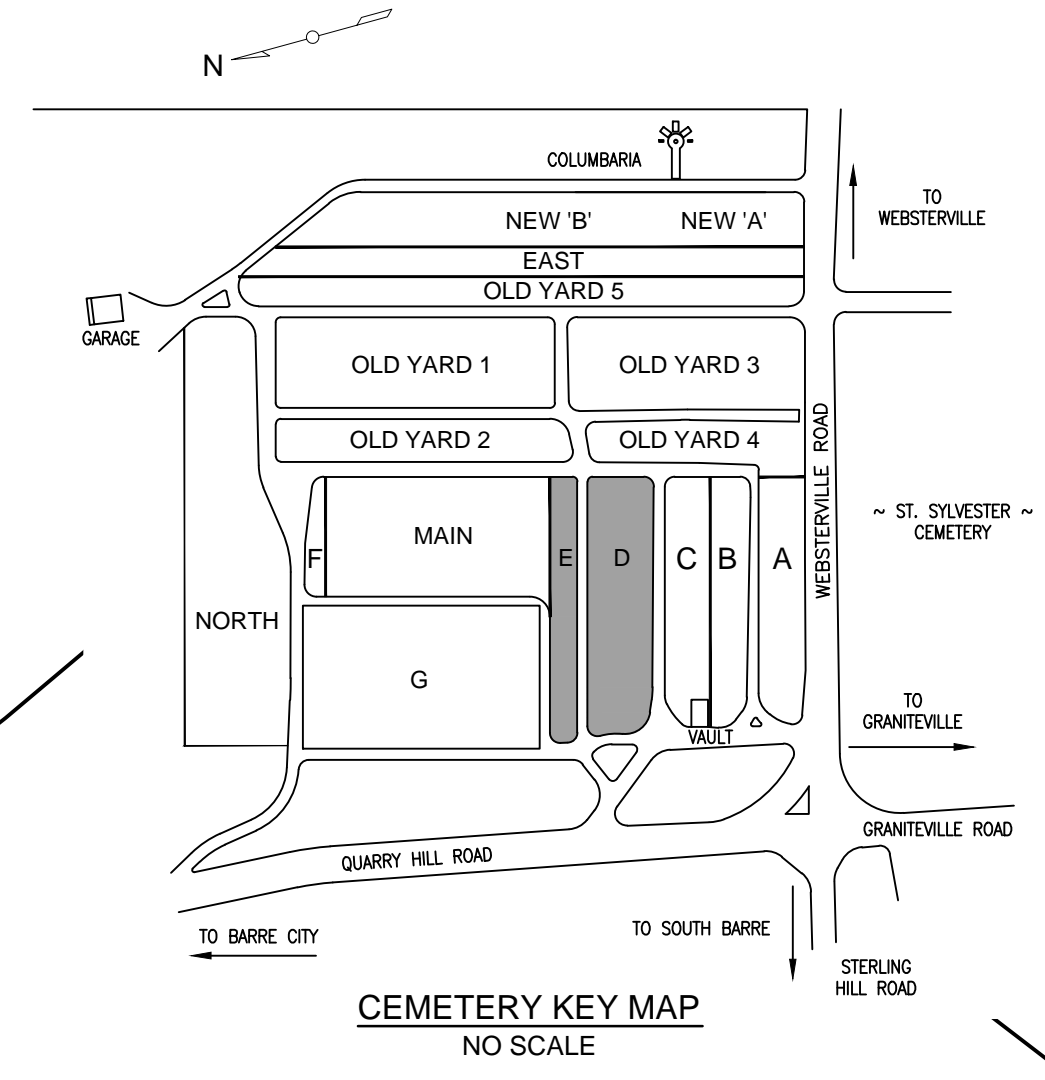

LOT INFORMATION KEY

- Deed if found showed with Book & Page → deed NNa → Lot Number
- NAME NAME → Lot Owner from any of several sources
- Lot Size per deed or measured in cemetery → SxS → Lot Corner Post as found in cemetery
- Blue box for veteran's lot
- Conflict the veteran served in → CIVIL

PAVED DRIVEWAY

SECTION E

115 William McGinnis 10x13	116 Alexander Graham 10x12	117 Fred LaBounty 10x10	118 John McRae 10x10	119 Mrs. William Suitor 9x10	120 Robert Watson 10x10	121 Burton F. French 10x10	122 Norman Murray 10x12	123 John M. Murray 10x12	124 George B. Milne 10x12	125 Mrs. James M. Ward 10x15	126 Robert McKeage 10x12	127 Robert J. Cordick 10x15	128 John G. Cordick 10x15	129 Alvah B. Hutchins 10x18	130 Charles Beatty 10x15 WW1	131 Norman MacKenzie 10x10	132 Sarah Scott 10x11.5 WW1
150 Charles Nicholson 10x13	149 Mrs. Norman Murray 10x12	148 Frank Watson 10x10	147 Robert Wildbur 10x10	146 Mrs. William Suitor 9x10	145 William Earle 10x10	144 Joseph Rock 10x10	143 George E. Rock 10x12	142 John E. Shores 10x12	141 Norman Graham 10x12 WW2	140 Mrs. J. M. Ward 10x15 SP-AM	139 Allen MacKenzie 10x12	138 Catherine MacKenzie 10x15	137 Matthew E. Williamson 10x20 WW2	136 Mrs. Nellie Herow 10x16	135 Mrs. Charles Beatty 10x15	134 John Thompson 10x10	133 Arthur St. John 10x11.5
150n Unknown 10x13	149n Unknown 10x12	148n Unknown 10x10	147n MacLaughlin, Harold G. 10x10 WW2	146n Barton, George 9x10	145n Unknown 10x10	144n Unknown 10x10	143n Unknown 10x12	142n Status Unknown 10x12	THIS "HALF" ROW NOT SHOWN ON ORIGINAL MAP								