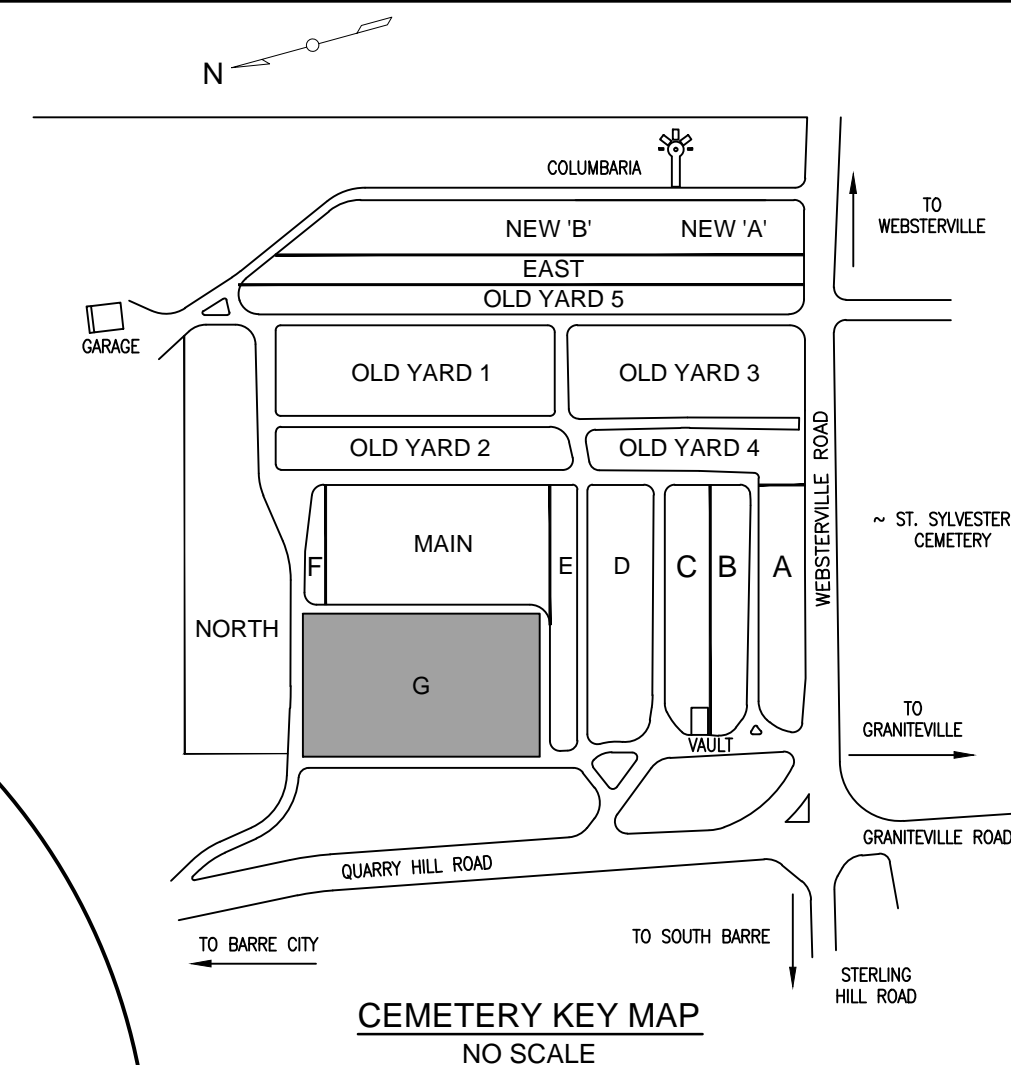

1	2	3	4	5	6	7	8	9	10	11	12	13	14	15	16	17	18	19n	19s	20	21	22	23	24						
Charles Maginnis 10x7 VET	Katherine Moore 10x7	Alphonse Blanchet 10x10 WW2	Ruth Riddell 10x13 WW2	Victor Acebo 10x20 WW2	Luis Santa Maria 10x13 WW2	Arland Parker 10x10	William Hayden 10x7 WW1	Lawrence Jackman 10x7 WW1	Arthur Pallas 10x7	Geraldine Emery 10x7 WW2	Mrs. Doris Solomon 10x7	Mabel Carr 10x7 WW1	Walter Greenley 10x7 WW1	Antonio Perjo 10x7 WW1	Barbara Blake 10x10 WW1	Leon J. Craige 10x13	Fred Craige, Sr. 10x13 WW2	Mrs. Geo. Brigham 10x7 WW2	Wesley Guyette, Jr. 10x20 WW2	Marcelino Rubalcaba 10x13 WW2	Phillip E. Manning 10x10 VETERAN	George Melvin 10x7	William Guy 10x7 WW2/WW2							
48	47	46	45	44	43	42	41	40	39	38	37	36	35	34	33	32	31	30n	30s	29	28	27	26	25						
Lympha Merchant 10x7	Henry Webber 10x7	William Spaulding 10x10	Reginald Poirier 10x13 WW2	Ejnar Thygesen 10x20 WW2	William Renfrew 10x13 VETERAN	John L. Carpenter 10x10	Edwin Whiting 10x7	Ruth Brown 10x7	John W. McInnis 10x7	Ralph Safford 10x7	Harold Lord 10x7 WW2/KOR	Marion Chateaufort 10x7	Mrs. Orville Edson 10x7	William Christie 10x7	Mary Pletzer 10x10 WW1/WW1/VET	Mrs. Lois Roy 10x7 KOREA	Mrs. Margaret Tucker 10x13 KOREA	Elliott Pirie 10x7 WW2	Joyce Solomon 10x20 VETERAN	Gary Rubalcaba 10x13 KOREA	Paul Ellenwood 10x10 WW2	Thomas Bryant 10x7	James Stirling 10x7							
49	50	51	52	53n	53s	54	55	56	57	58	59	60	61	62	63	64	65	66n	66s	67n	67s	68	69	70	71	72				
Rose Bagley 10x7	Henry McKee 10x7 WW2	Patricia Hudson 10x10 WW2	Elna Larson 10x13	Charles Thygesen 10x13	Gordon Sutor 10x7	Ralph McCreedy 10x13	Raymond Blakeney 10x10 WW2	Alfred S. Abbott 10x7	Harold Gray 10x7	James Morren 10x7	Albert Hutchins 10x7	Alvin Lewis 10x7	Yvonne Jackson 10x7	Mrs. Erna Henry 10x7	Thomas Bryant 10x7	Wilmar Holden 10x10 WW1	Hilda Martin 10x7 WW2	Douglas Bullard 10x7 WW2	Robert Tucker 10x13	Joseph Chartier 10x7	Charles Clark, Jr. 10x20	Charles Clark, Jr. 10x13	Herman Spencer 10x10 WW2	Brenda Murray 10x7	Milton Smith 10x7					
96	95	94	93	92n	92a	91n	91s	90	89	88	87	86	85	84	83	82	81	80	79	78n	78s	77a	77b	77c	77d	77e	76	75	74	73
George LaRose 10x7	Donald W. Murray 10x7	Kenneth Davison 10x10 VET	Charles W. Moran 10x13	Wilson Scott 10x7	Shirlene Wilson 10x13	Shirlene Wilson 10x7	Stanley Corliss 10x7	Robert Trombley 10x10 KOREA	Leo Robinson 10x7	Alvin Vivian 10x7 WW2	Elizabeth Hill 10x7	Roy Delviny 10x7	Elmer Beede 10x7	Obert I. Noble 10x7 WW2	Cyril Rova 10x7	Yvonne Jackson 10x7	Alex Christie 10x7 WW2	Louis R. Parker 10x10	Kelman Craige 10x13 KOREA	Edmon N. Craige 10x13 WW2	Carl Pelkey 10x7 WW2	Winifred Boiles 10x7 VET	Edwin Locke 10x7 VET	Edward Andrews 10x7 VET	Melvin Hedges 10x7 VET	Douglas Lawson 10x13	Alex Papaniou 10x10	Susan Hyatt 10x10	Mary Robinson 10x7 WW2	Gordon Bassett 10x7
97	98	99	100	101n	101s	102	103	104	105	106	107	108	109	110	111n	111s	112	113	114	115n	115a	115s	116	117	118	119	120			
Earl Ferno 10x7	Albinice Matson 10x7	John MacAulay 10x10 VIETNAM	John A. Cameron 10x13 WW1	Reginald Berube 10x7 KOREA	Lawrence Dodge 10x7	Charles Serrette 10x7	Joseph Loquerio 10x13 WW2	Peter Gustafson 10x10 WW2	Raymond Montgomerie 10x7	Rudolph Mackman 10x7 WW2	John Kreisz 10x7	Fred Lord 10x7	Fred Pallas 10x7	Avis Killoran 10x7	Yvonne Jackson 10x7	John Perry 10x7	Kenneth R. Marsh 10x10 WW2	William Carpenter 10x13 VETERAN	Donald Craige 10x7 KOREA	Homer Fitts 10x7	Graham 10x7	Daniel Couillard 10x7	Available 10x13	Available 10x13	Herbert Ferno 10x10	Reginald Robinson 10x7 WW2	Elsie Clark 10x7			
144	143	142	141n	141s	140	139	138	137	136	135	134	133	132	131	130	129	128	127	126n	126a	126s	125	125a	124	123	122	121