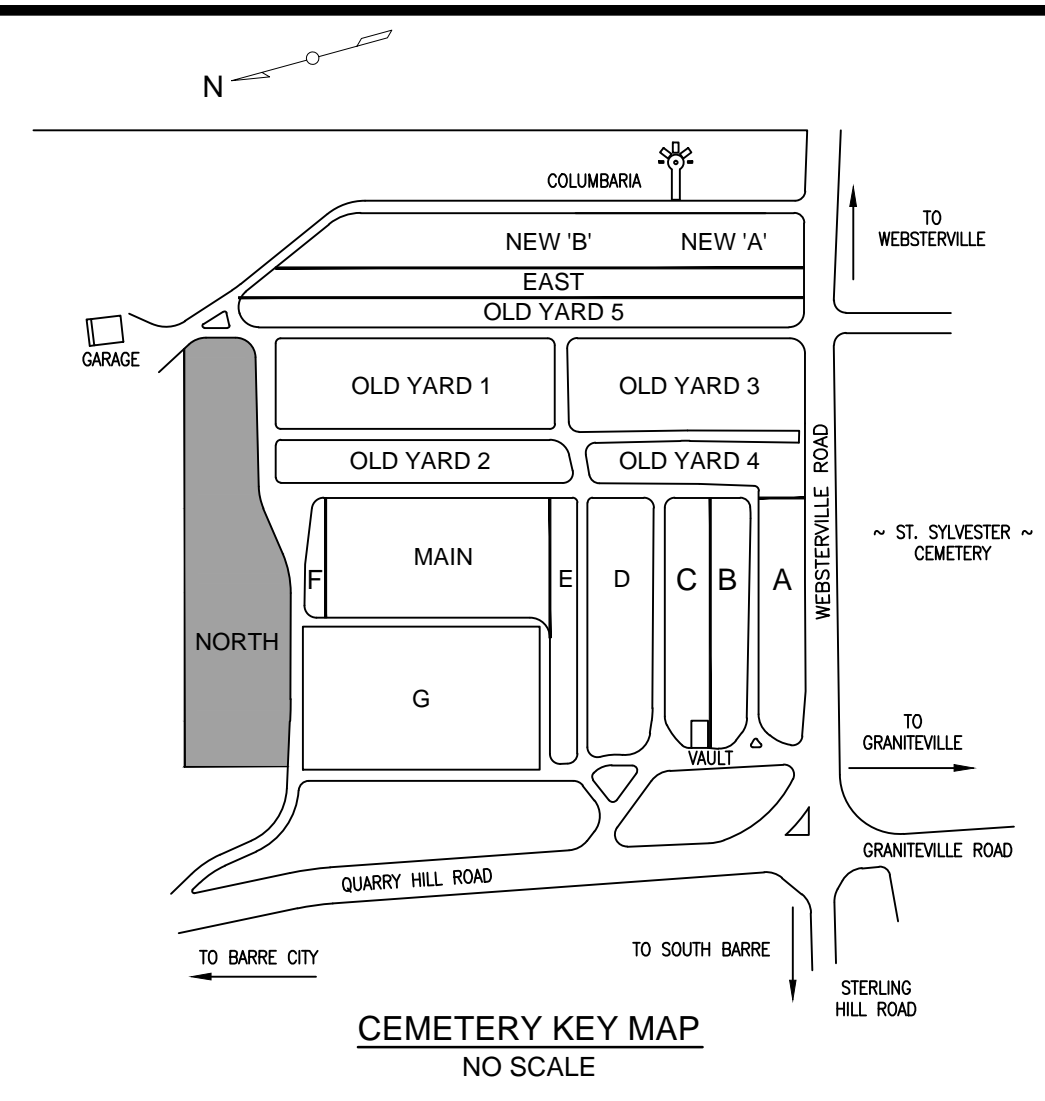

CONTINUED FROM BELOW RIGHT

**NORTH SECTION**

PAVED DRIVEWAY

**NORTH SECTION**

**LOT INFORMATION KEY**

- Deed if found showed with Book & Page → deed NNa
- Lot Number → Lot Number
- Lot Owner from any of several sources → NAME
- Lot Size per deed or measured in cemetery → SxS
- Lot Corner Post as found in cemetery → CIVIL
- Blue box for veteran's lot → Conflict the veteran served in

CONTINUED ABOVE LEFT