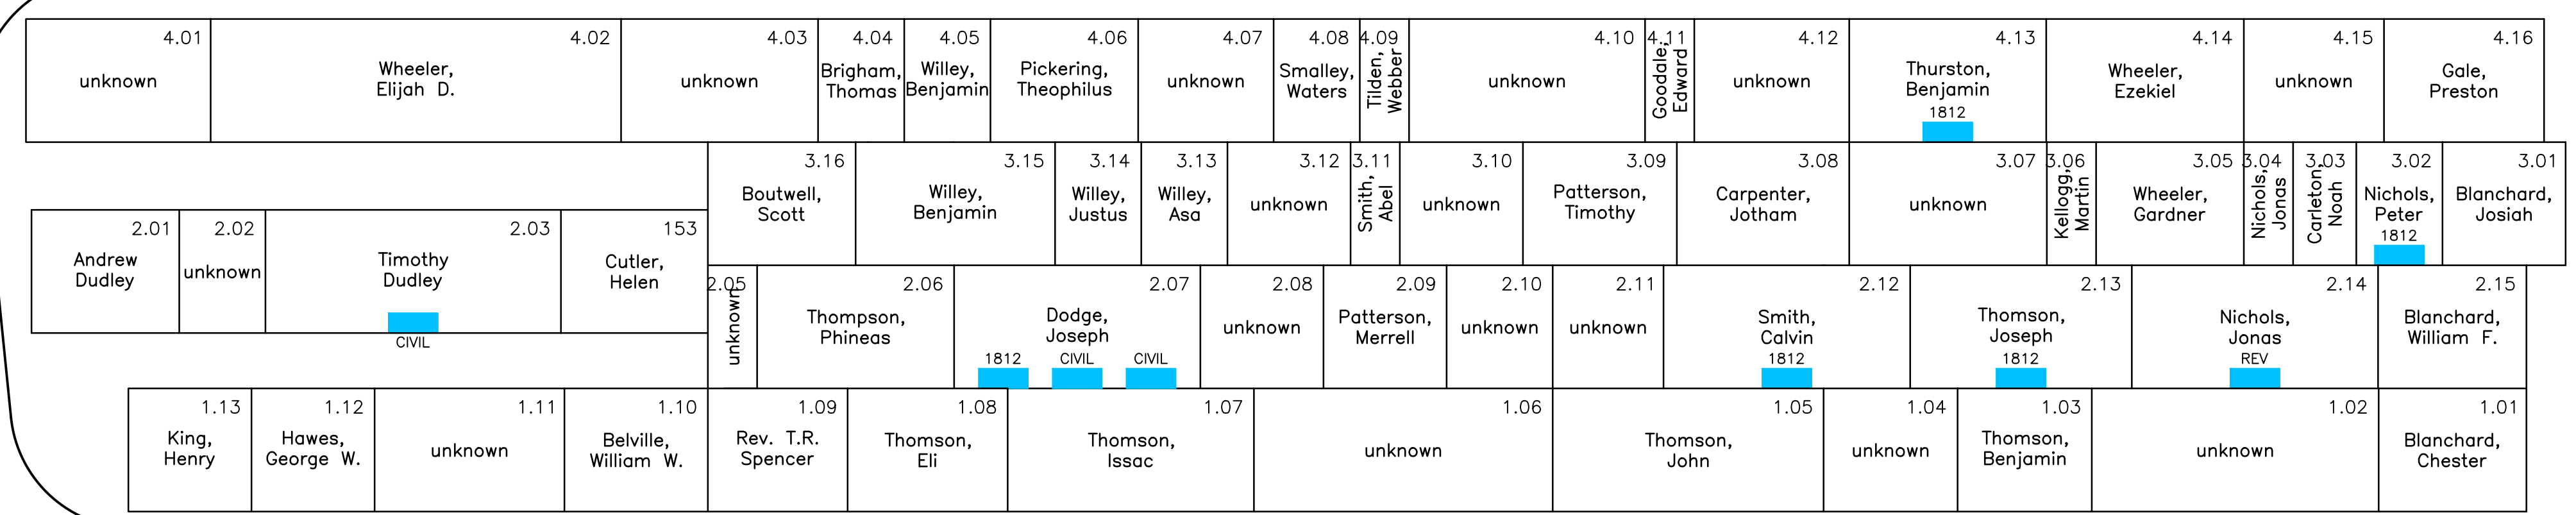

OLD YARD 5

PAVED DRIVEWAY

WEBSTERVILLE ROAD

OLD YARD 3

OLD YARD 3

PAVED DRIVEWAY

OLD YARD 4

OLD YARD 4

WILSON CEMETERY
BARRE TOWN, VERMONT
Old Yard 3 and
Old Yard 4 Schematic
Cemetery Year 2015